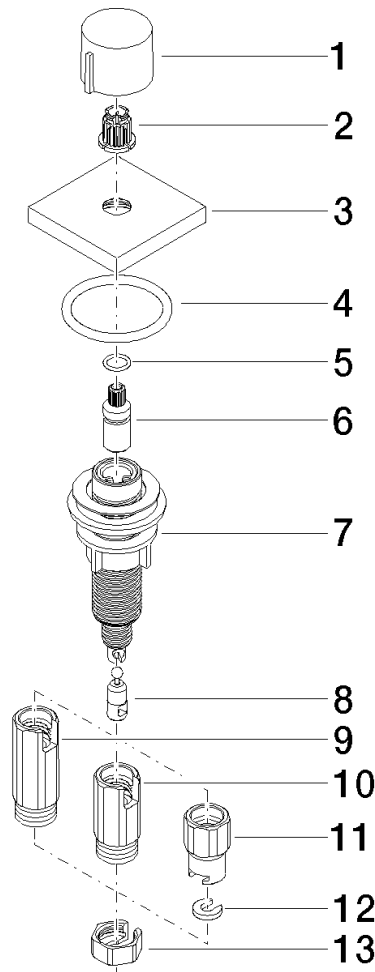

Strainer waste with control handle - Champagne (22kt Gold)

LOT

10 711 970

- control for single basin
- including adapter for Bowden cable

Fits LOT

	Champagne (22kt Gold)	10 711 970-47
	Chrome	10 711 970-00
	Brushed Platinum	10 711 970-06
	Platinum	10 711 970-08
	Durabronze (23kt Gold)	10 711 970-09
	Dark Chrome	10 711 970-19
	Brushed Durabronze (23kt Gold)	10 711 970-28
	Matte Black	10 711 970-33
	Brushed Champagne (22kt Gold)	10 711 970-46
	Brushed Chrome	10 711 970-93
	Brushed Dark Platinum	10 711 970-99

10 711 970

mm [inches]

10 711 970

Parts for other finishes can be found here: [Chrome](#)

Spare parts list

No.	Item Number	Name	Quantity used	Delivery time
1	09 20 97 030-47	handle	1	60
2	90 12 12 002 00 90	fixing cap	1	2
3	09 27 87 007-47	rosette	1	30
4	90 14 10 043 00 90	seal	1	2
5	09 14 10 042 90	seal	1	2
6	09 29 06 087-47	spindle	1	-
Spare part can no longer be ordered, please order the replacement item				
7	04 30 01 029 00 90	adaptor	1	2
8	09 24 03 175 90	adaptor	1	2
9	09 11 10 073-07	connection	1	30
10	09 11 10 074-07	connection	1	30
11	09 11 10 079-07	connection	1	30
12	09 30 11 087 90	disc	1	2
13	09 23 30 024-07	nut	1	30